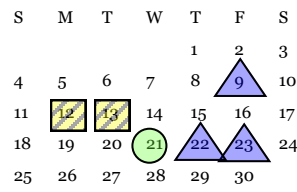

2018-2019 School Calendar

Calendar Dates

July

August

September

October

November

December

January

February

March

April

May

June

1st Quarter = 45 2nd Quarter = 45
3rd Quarter = 45 4th Quarter = 45

Make-up Days: Administration will consider waiving the first two student days missed.