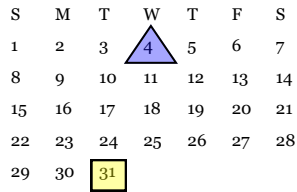

2018-2019 School Calendar

Calendar Dates

July

August

September

October

November

December

January

February

March

April

May

June

1st Quarter = 45 2nd Quarter = 45
3rd Quarter = 45 4th Quarter = 45

Make-up Days: Administration will consider waiving the first two student days missed.