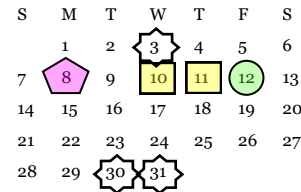

2018-2019 School Calendar

Calendar Dates

July

August

September

October

November

December

January

February

March

April

May

June

1st Quarter = 45   2nd Quarter = 45
3rd Quarter = 45   4th Quarter = 45

Make-up Days: Administration will consider waiving the first two student days missed.

Calendar Key

- First Day for Students
- Holiday
- Annual Leave

- Early Release
- Required Professional Day
- Professional Day
  *Optional per administrator's approval

- End of Month
- End of Grading Period
- Shuttle Bus Day

There is no school for students on days designated as holiday, annual leave, required professional or professional days.