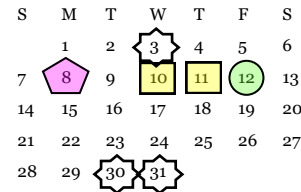

2018-2019 School Calendar

Calendar Dates

July

August

September

October

November

December

January

February

March

April

May

June

1st Quarter = 45   2nd Quarter = 45
3rd Quarter = 45   4th Quarter = 45

Make-up Days: Administration will consider waiving the first two student days missed.

Calendar Key

- First Day for Students
- Early Release
- End of Month
- Holiday
- Required Professional Day
- End of Grading Period
- Annual Leave
- Professional Day
- Shuttle Bus Day

*Optional per administrator's approval

There is no school for students on days designated as holiday, annual leave, required professional or professional days.