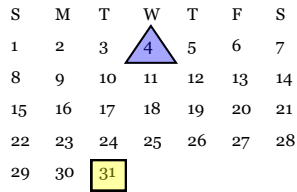

2018-2019 School Calendar

Calendar Dates

July