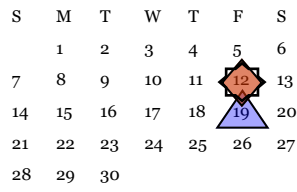

January

February

March

April

May

June

1st Quarter = 45 2nd Quarter = 45
3rd Quarter = 45 4th Quarter = 45

Make-up Days: Administration will consider waiving the first two student days missed.

Calendar Key

- First Day for Students
- Holiday
- Annual Leave

- Early Release
- Required Professional Day
- Professional Day
*Optional per administrator's approval

- End of Month
- End of Grading Period
- Shuttle Bus Day