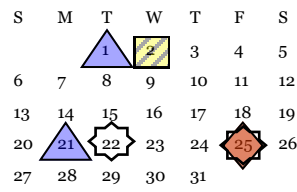

January

February

March

April

May

June

1st Quarter = 45 2nd Quarter = 45
3rd Quarter = 45 4th Quarter = 45

Make-up Days: Administration will consider waiving the first two student days missed.