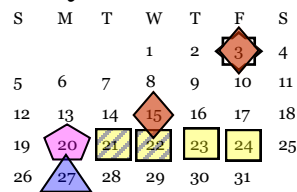

January

February

March

April

May

June

1st Quarter = 45 2nd Quarter = 45
3rd Quarter = 45 4th Quarter = 45

Make-up Days: Administration will consider waiving the first two student days missed.

Calendar Key

- First Day for Students
- Holiday
- Annual Leave

- Early Release
- Required Professional Day
- Professional Day
*Optional per administrator's approval

- End of Month
- End of Grading Period
- Shuttle Bus Day