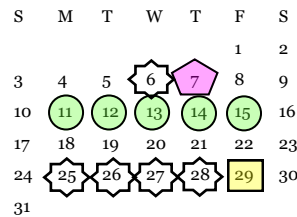

January

February

March

April

May

June

1st Quarter = 45 2nd Quarter = 45
3rd Quarter = 45 4th Quarter = 45

Make-up Days: Administration will consider waiving the first two student days missed.