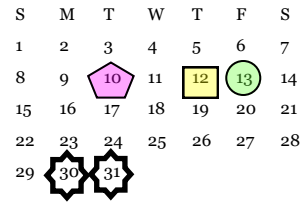

2017-2018 School Calendar

Required Phoenix Fridays:
8/11, 9/1, 9/22, 10/11, 11/3, 12/1,
1/5, 2/2, 2/23, 3/16, 4/13, 5/4

Calendar Dates

July

August

September

October

November

December

January

February

March

April

May

June

1st Quarter = 45   2nd Quarter = 45
3rd Quarter = 42   4th Quarter = 45

Make-Up Days

Early Release and Saturdays when possible (1:00 Dismissal)

- First Day for Students
- Holiday
- Annual Leave
- Snow Day

Calendar Key

- Early Release
- Required Professional Day
- Professional Day
  *Optional per administrator's approval
- First Day of College Classes
- End of Grading Period
- Shuttle Bus Day

There is no school for students on days designated as holiday, annual leave, required professional or professional days.