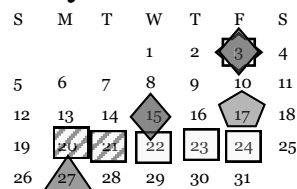

January

February

March

April

May

June

1st Quarter = 43 2nd Quarter = 47
3rd Quarter = 45 4th Quarter = 44

Make-up Days: Administration will consider waiving the first two student days missed.

Calendar Key

- First Day for Students
- Early Release
- End of Month
- Holiday
- Required Professional Day
- End of Grading Period
- Annual Leave
- Professional Day
- Shuttle Bus Day

*Optional per administrator's approval