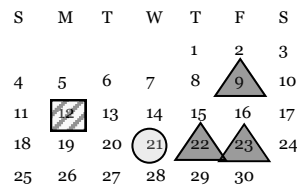

2018-2019 School Calendar

Calendar Dates

July

August

September

October

November

December

January

February

March

April

May

June

1st Quarter = 43   2nd Quarter = 47
3rd Quarter = 45   4th Quarter = 44

Make-up Days: Administration will consider waiving the first two student days missed.

Calendar Key

- First Day for Students
- Early Release
- End of Month
- Holiday
- Required Professional Day
- End of Grading Period
- Annual Leave
- Professional Day
- Shuttle Bus Day

*Optional per administrator's approval

There is no school for students on days designated as holiday, annual leave, required professional or professional days.