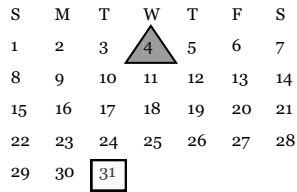

2018-2019 School Calendar

Calendar Dates

July