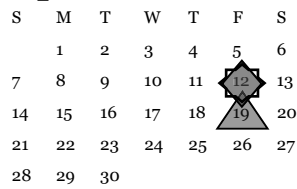

January

February

March

April

May

June

1st Quarter = 43 2nd Quarter = 47
3rd Quarter = 45 4th Quarter = 44

Make-up Days: Administration will consider waiving the first two student days missed.

Calendar Key

- First Day for Students
- Early Release
- End of Month
- Holiday
- Required Professional Day
- End of Grading Period
- Annual Leave
- Professional Day
- Shuttle Bus Day

*Optional per administrator's approval