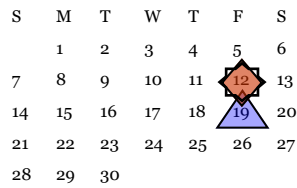

January

February

March

April

May

June

1st Quarter = 43 2nd Quarter = 47
3rd Quarter = 45 4th Quarter = 44

Make-up Days: Administration will consider waiving the first two student days missed.

Calendar Key

- First Day for Students
- Early Release
- End of Month
- Holiday
- Required Professional Day
- End of Grading Period
- Annual Leave
- Professional Day
- Shuttle Bus Day

*Optional per administrator's approval