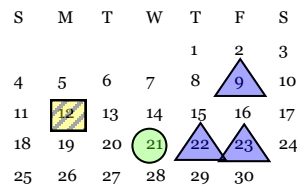

2018-2019 School Calendar

Calendar Dates

July

August

September

October

November

December

January

February

March

April

May

June

1st Quarter = 43 2nd Quarter = 47
3rd Quarter = 45 4th Quarter = 44

Make-up Days: Administration will consider waiving the first two student days missed.

There is no school for students on days designated as holiday, annual leave, required professional or professional days.

August 1-3	Professional Days
August 6	First Day for Students
August 6-9, 13, 14	Early Release
August 6-24	Shuttle Bus AM & PM
August 15	First Day of College Classes
September 3	Labor Day Holiday
September 14	No Student Day
September 17	Professional Day
October 3	Shuttle Bus PM
October 8	End of 1st Grading Period
October 10-12	DCCC Fall Break
October 11	Professional Days
October 12	Annual Leave
October 30	Shuttle Bus PM
October 31	Shuttle Bus AM & PM
November 9	Veteran's Day Holiday
November 12	Professional Days
November 21	Annual Leave Day
November 22-23	Thanksgiving Holidays
December 10-13	DCCC Final Exams
December 17-21	DCECHS Final Exams
December 21	Early Release
December 21	End of 2nd Grading Period
December 24 - 31	Christmas Holidays
January 1	New Year's Day Holiday
January 2	Professional Day
January 9	First Day of College Classes
January 21	Dr. Martin Luther King Jr. Holiday
January 22	Shuttle Bus AM & PM
January 25	Early Release & Shuttle Bus PM
February 13	Shuttle Bus PM
February 15	Early Release & Shuttle Bus PM
March 6	Shuttle Bus PM
March 7	End of 3rd Grading Period
March 11-15	Spring Break/ Annual Leave Days
March 25-28	Shuttle Bus AM & PM
March 29	Professional Day
April 12	Early Release & Shuttle Bus PM
April 19	Easter Holiday
May 3	Early Release & Shuttle Bus PM
May 6-9	DCCC Exams
May 13- 17	DCECHS Exams
May 15	Early Release
May 17	End of 4th Grading Period
May 20-24	Professional Days
May 27	Memorial Day Holiday