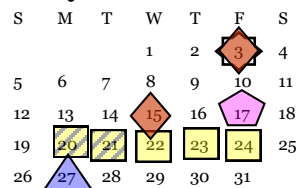

January

February

March

April

May

June

1st Quarter = 43 2nd Quarter = 47
3rd Quarter = 45 4th Quarter = 44

Make-up Days: Administration will consider waiving the first two student days missed.

Calendar Key

- First Day for Students
- Early Release
- End of Month
- Holiday
- Required Professional Day
- End of Grading Period
- Annual Leave
- Professional Day
- Shuttle Bus Day

*Optional per administrator's approval