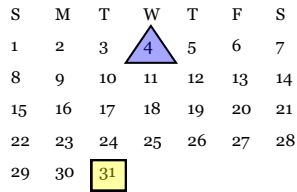

2018-2019 School Calendar

Calendar Dates

July

August

September

October

November

December

January

February

March

April

May

June

1st Quarter = 43 2nd Quarter = 47
3rd Quarter = 45 4th Quarter = 44

Make-up Days: Administration will consider waiving the first two student days missed.