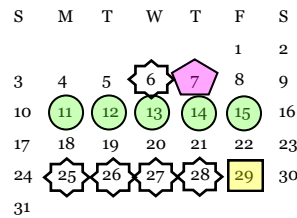

January

February

March

April

May

June

1st Quarter = 43 2nd Quarter = 47
3rd Quarter = 45 4th Quarter = 44

Make-up Days: Administration will consider waiving the first two student days missed.