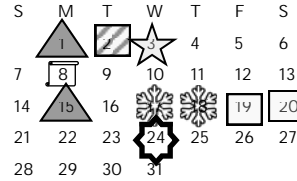

2017-2018 School Calendar

Required Phoenix Fridays:
8/11, 9/1, 9/22, 10/11, 11/3, 12/1,
1/5, 2/2, 2/23, 3/16, 4/13, 5/4

Calendar Dates

July

August

September

October

November

December

January

February

March

April

May

June

1st Quarter = 45   2nd Quarter = 45
3rd Quarter = 42   4th Quarter = 45

Make-Up Days

Early Release and Saturdays when possible (1:00 Dismissal)

- First Day for Students
- Holiday
- Annual Leave
- Snow Day

Calendar Key

- Early Release
- Required Professional Day
- Professional Day
  *Optional per administrator's approval
- First Day of College Classes
- End of Grading Period
- Shuttle Bus Day

There is no school for students on days designated as holiday, annual leave, required professional or professional days.